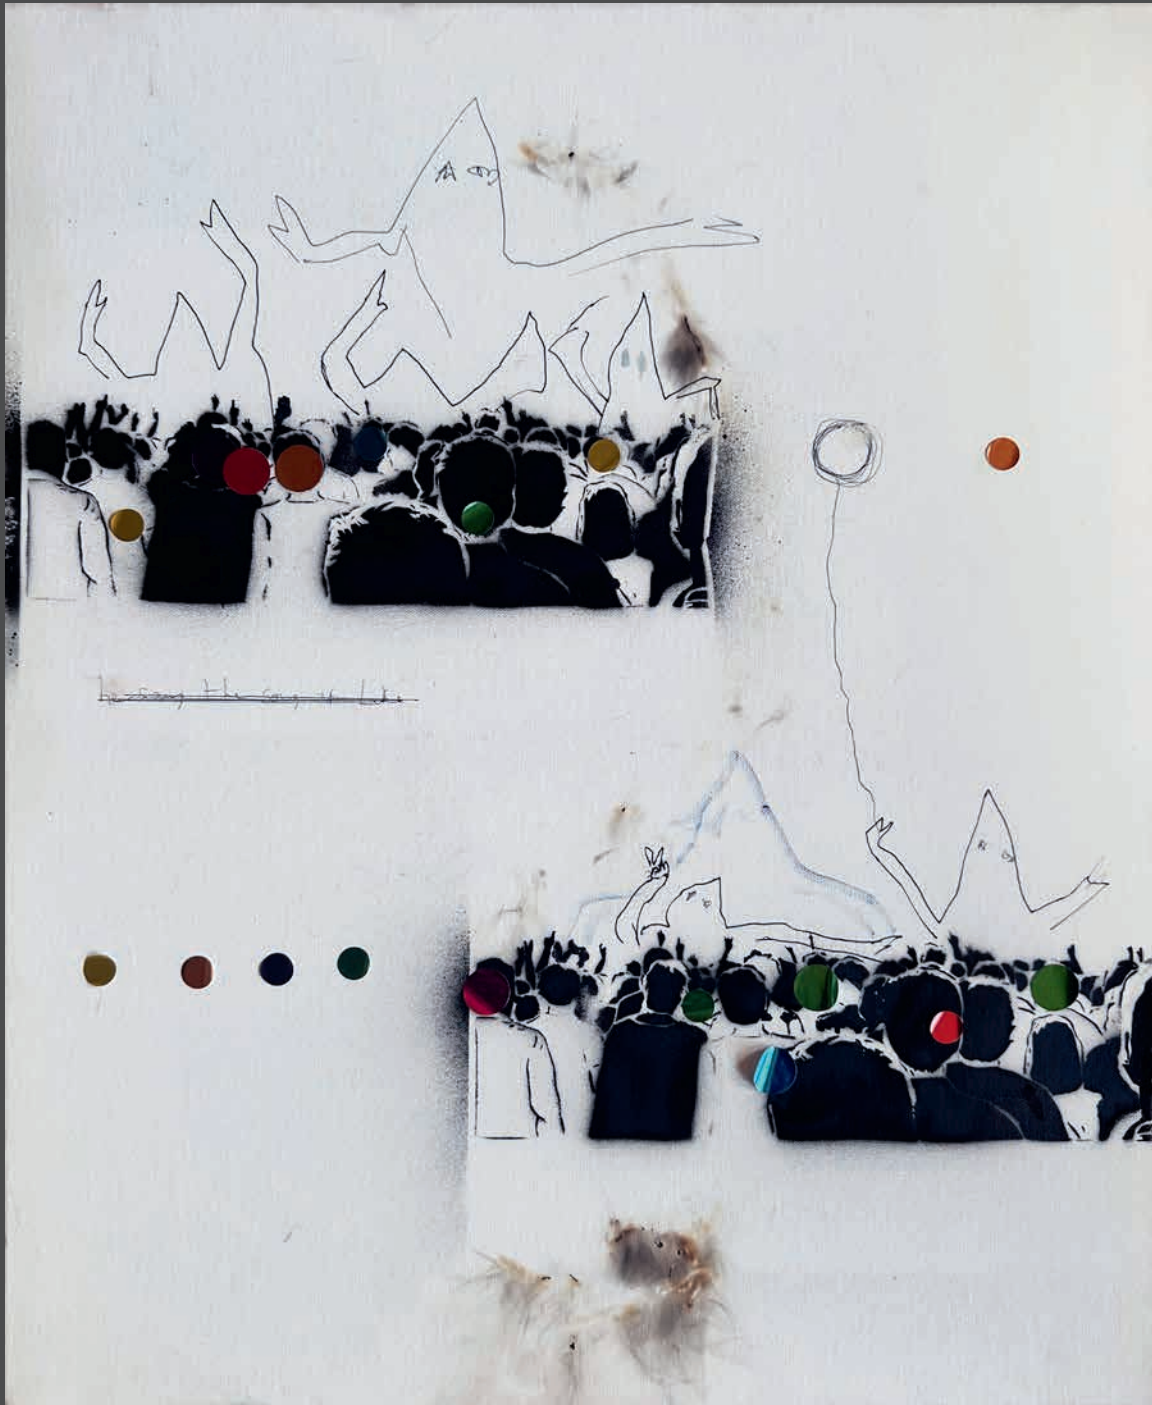

PETER DOHERTY

„He Sang The Song of Love“
(„Felt Better Alive“ series, in collaboration with Thomas Leprêtre)

spray paint, marker, applications on canvas

60 x 50 cm

2023 / 2024