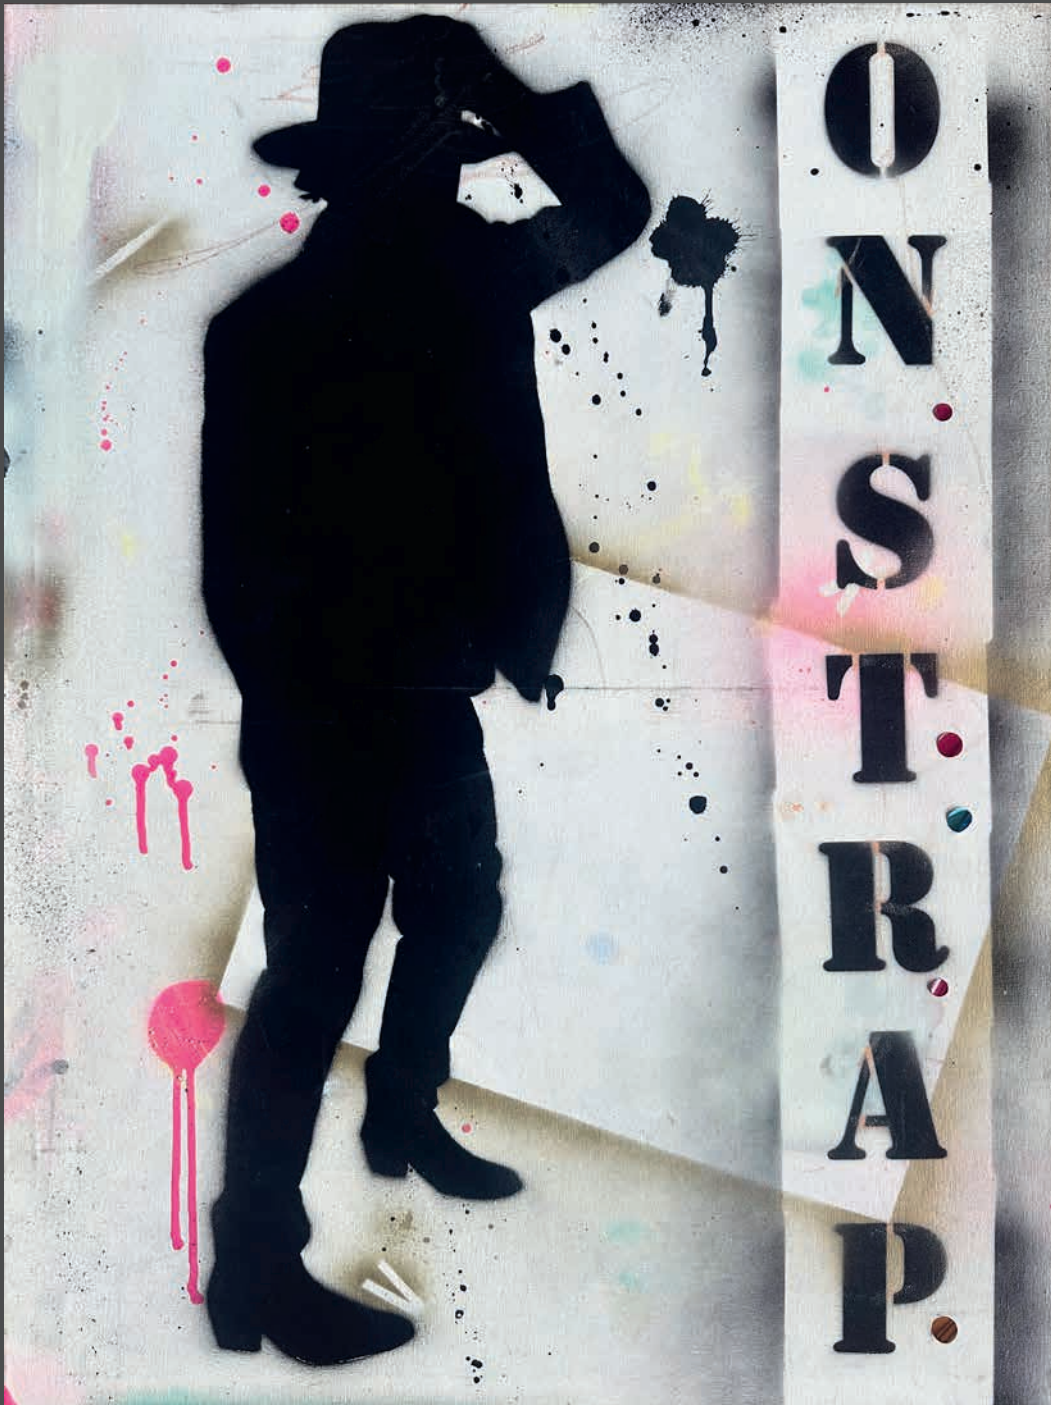

PETER DOHERTY

„Gladys“
(„Felt Better Alive“ series, in collaboration with Thomas Leprêtre)

spray paint, acrylic, marker on canvas

81 x 60 cm

2023 / 2024

PETER DOHERTY

„Onstrap“
(„Felt Better Alive“ series, in collaboration with Thomas Leprêtre)