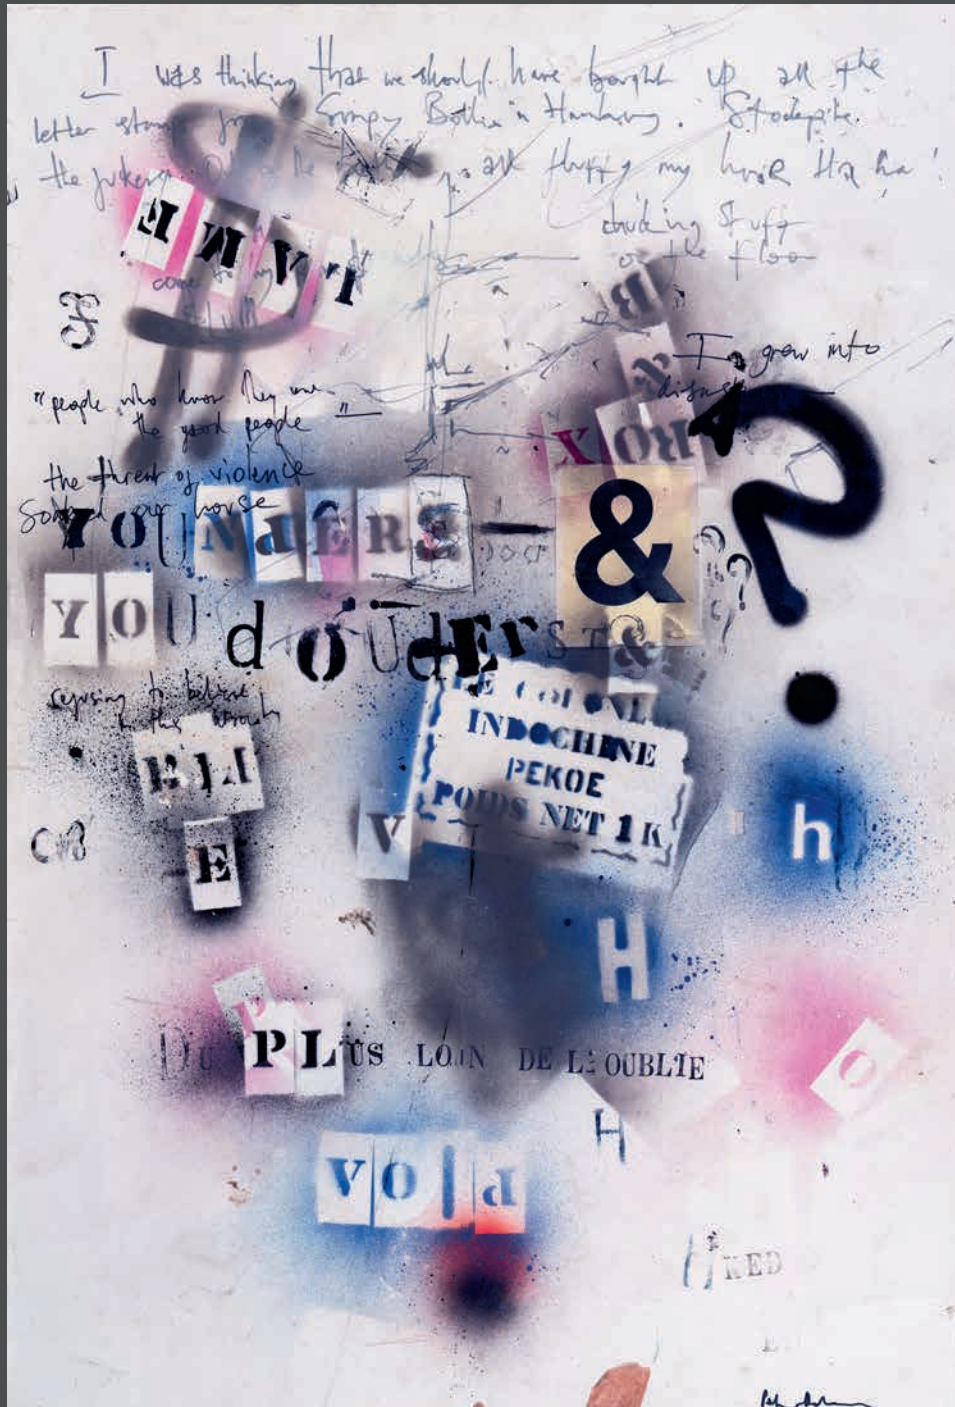

phone: +49 (0)30 470 561 74
cell: +49 (0)163 17 447 38
email: info@janinebeangallery.com
www.janinebeangallery.com

PETER DOHERTY

„Du plus loin de l'oubli“

spray paint, marker, applications on paper

100 x 70 cm

2018 / 2019