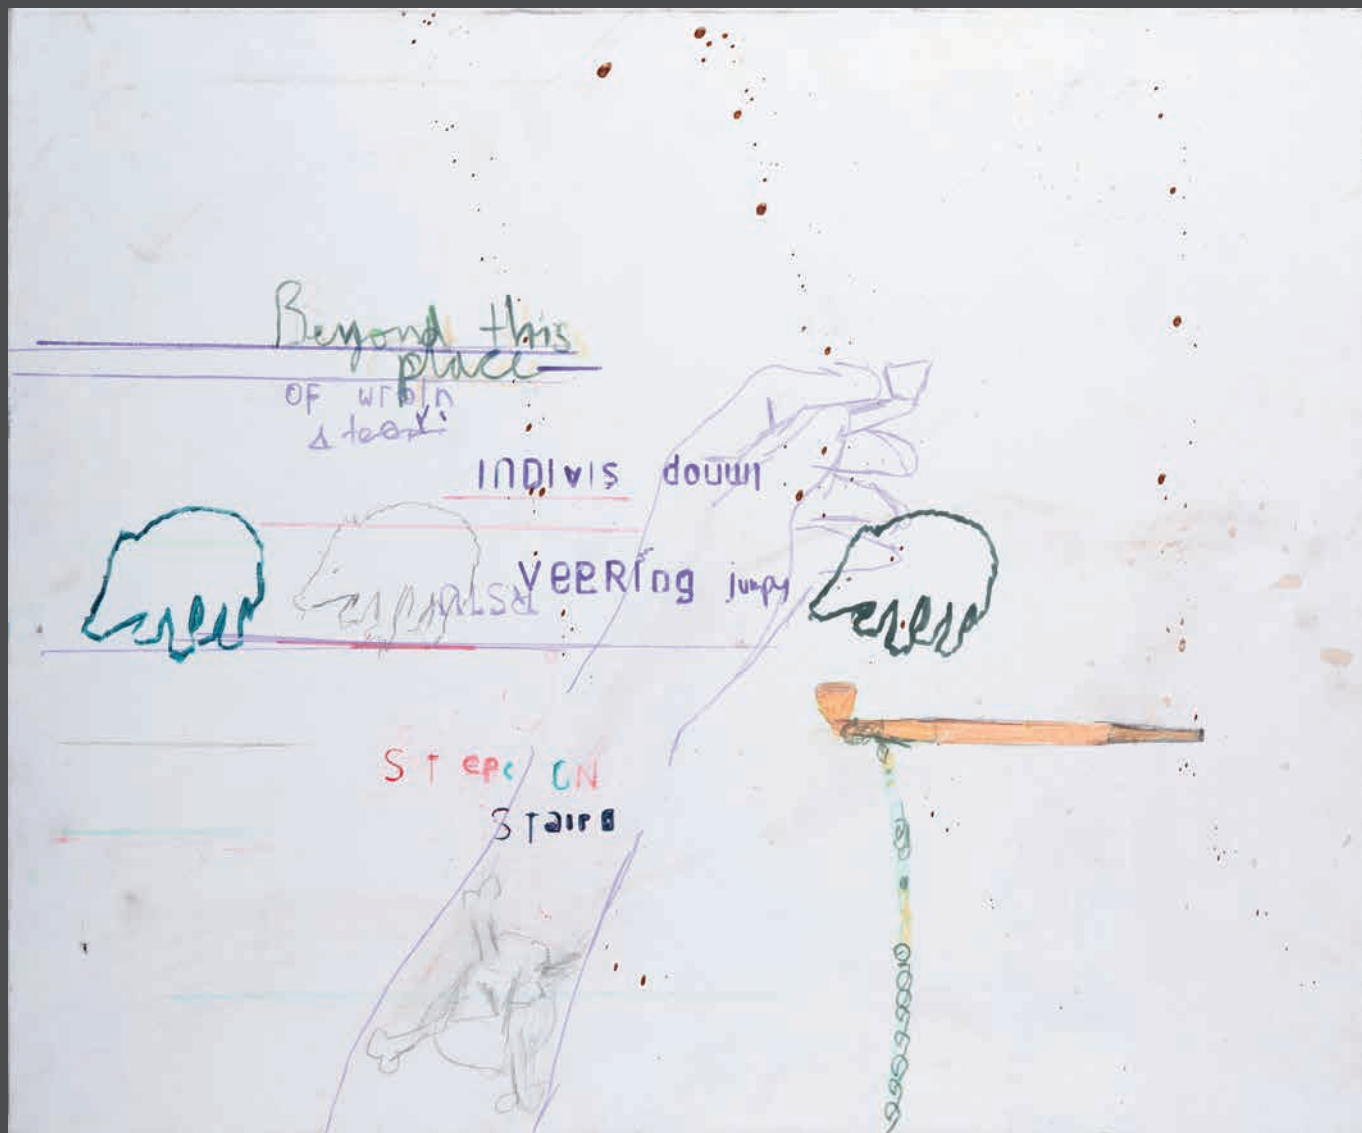

phone: +49 (0)30 470 561 74
cell: +49 (0)163 17 447 38
email: info@janinebeangallery.com
www.janinebeangallery.com

PETER DOHERTY

„Beyond This Place“

acrylic, marker, pencil, china ink on canvas

50 x 60 cm

2019 / 2020