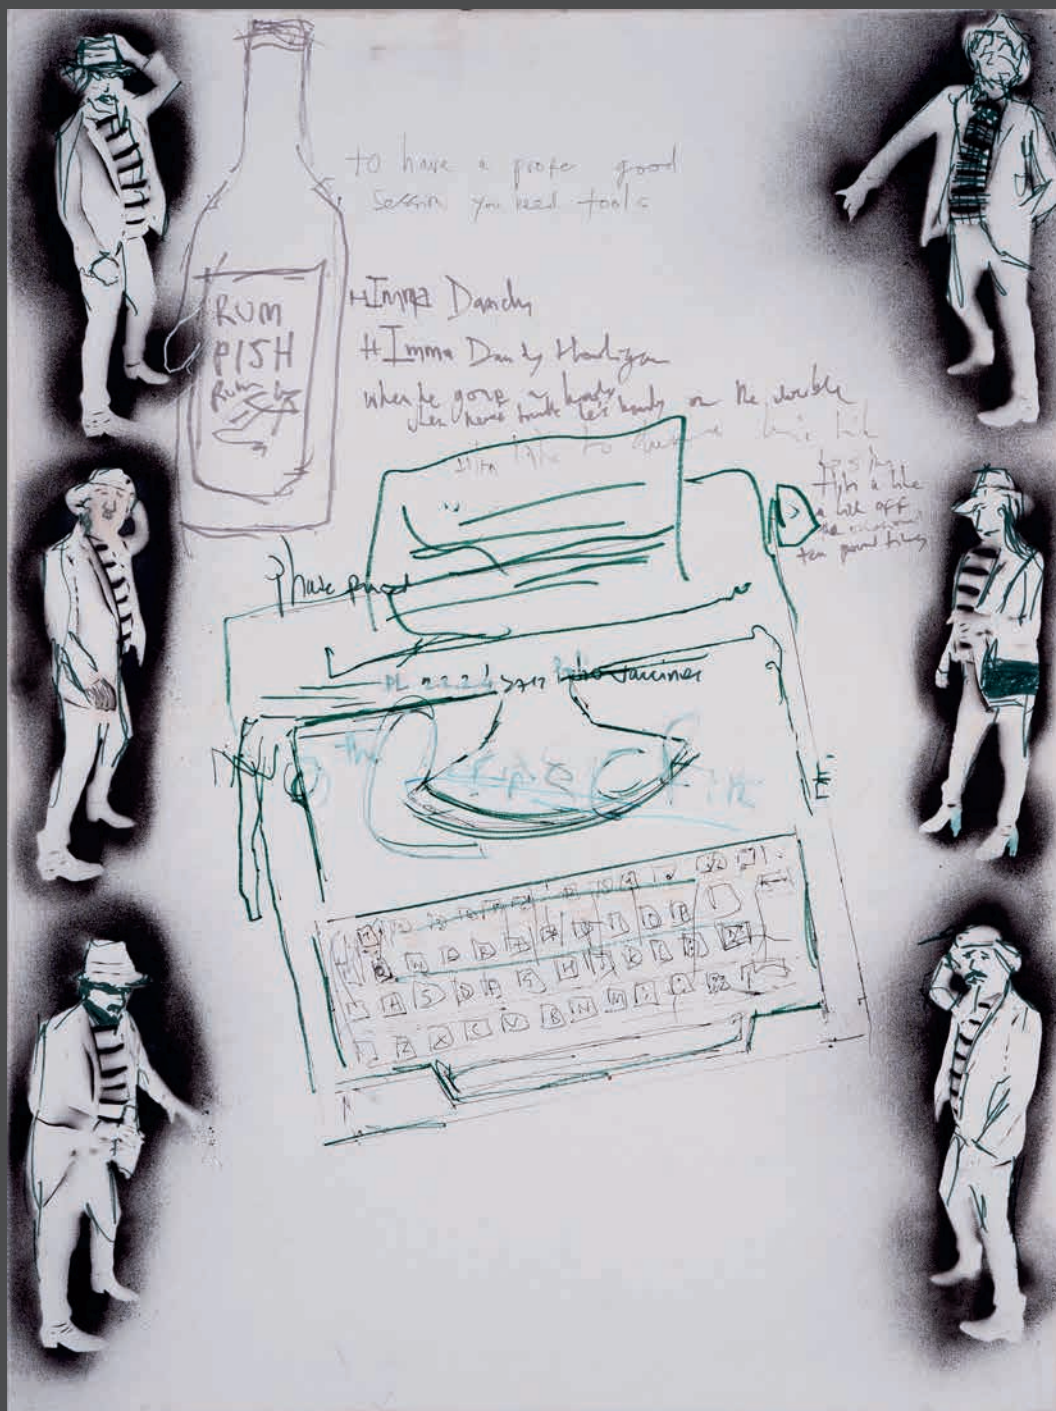

phone: +49 (0)30 470 561 74
cell: +49 (0)163 17 447 38
email: info@janinebeangallery.com
www.janinebeangallery.com

PETER DOHERTY

„To Have a Proper Good Session, You Need Tools“
(„Felt Better Alive“ series, in collaboration with Thomas Leprêtre)

spray paint, marker, pencil on canvas

80 x 60 cm

2023 / 2024