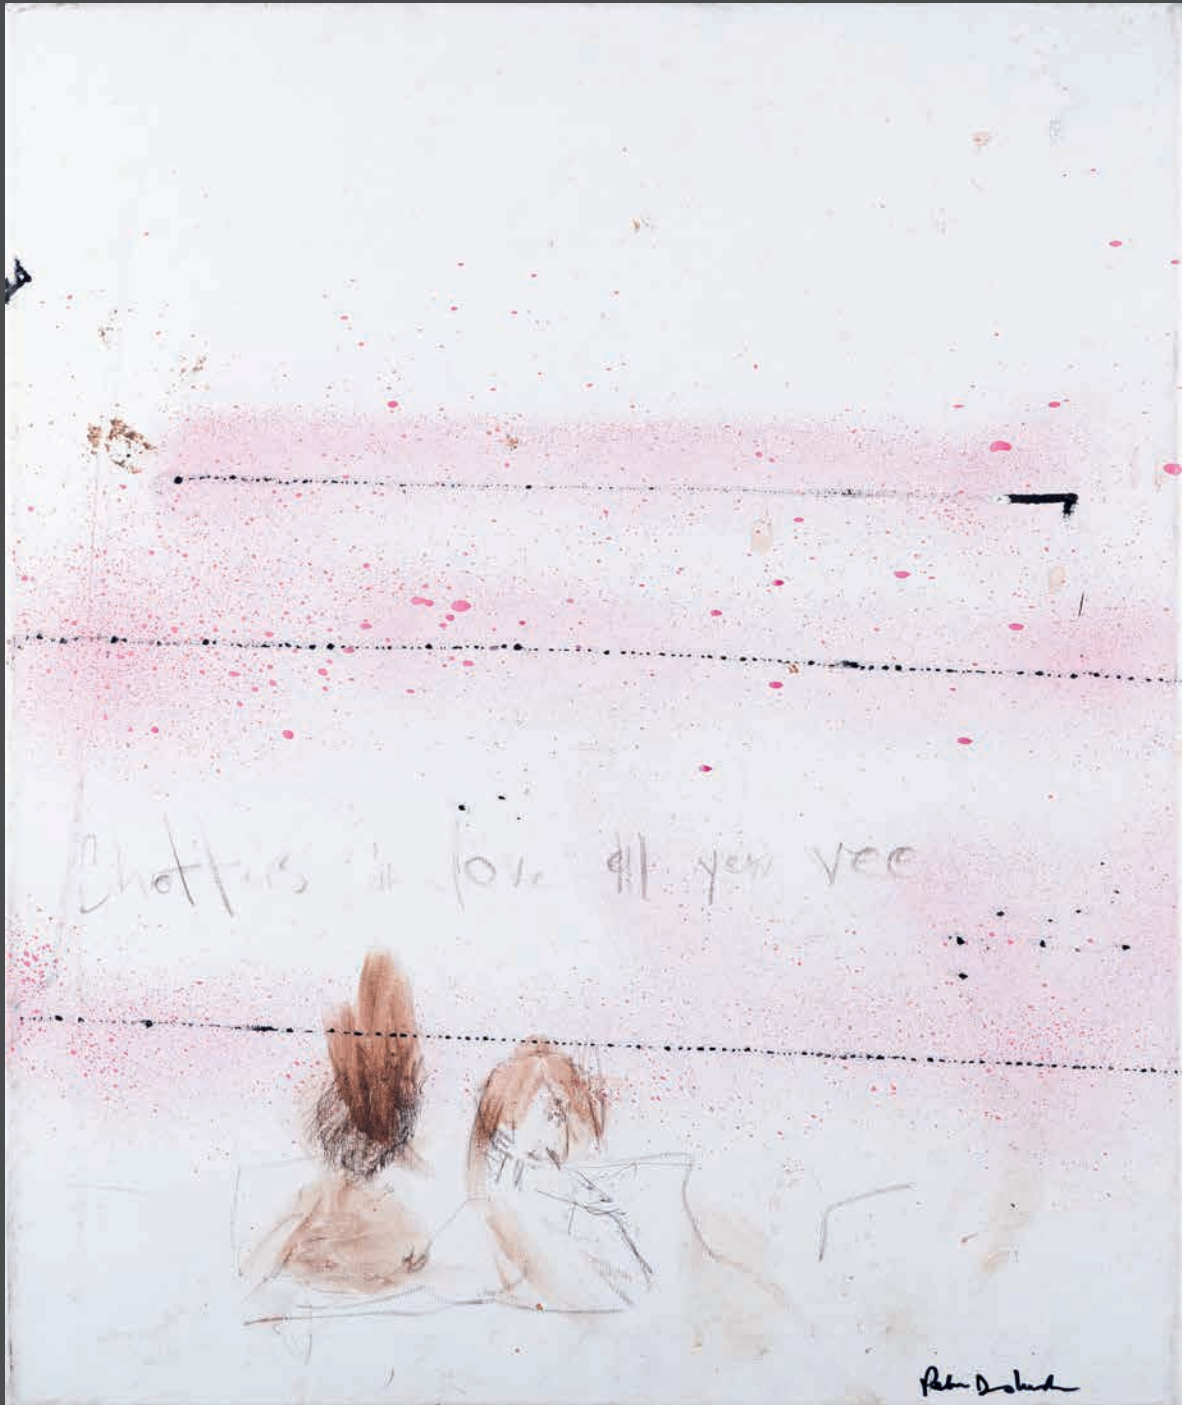

phone: +49 (0)30 470 561 74
cell: +49 (0)163 17 447 38
email: info@janinebeangallery.com
www.janinebeangallery.com

PETER DOHERTY

„Shotters in Love“

mixed media, spray paint, pencil on canvas

65 x 54 cm

2007