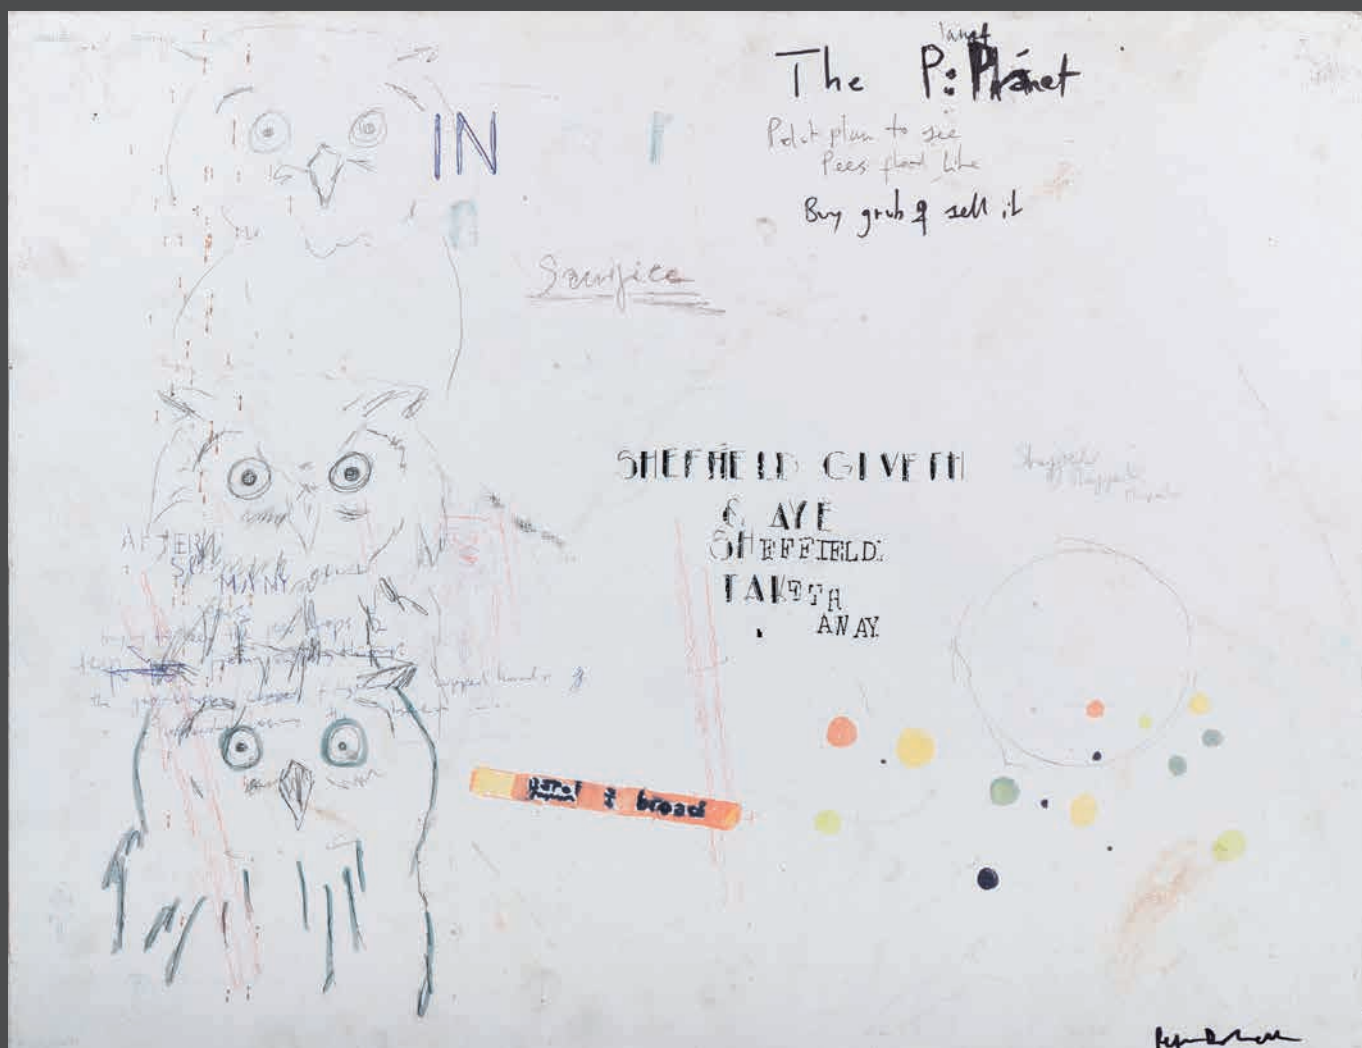

phone: +49 (0)30 470 561 74
cell: +49 (0)163 17 447 38
email: info@janinebeangallery.com
www.janinebeangallery.com

PETER DOHERTY

„Sacrifice“

pencil, acrylic, marker on canvas on cardboard

50 x 65 cm

2019