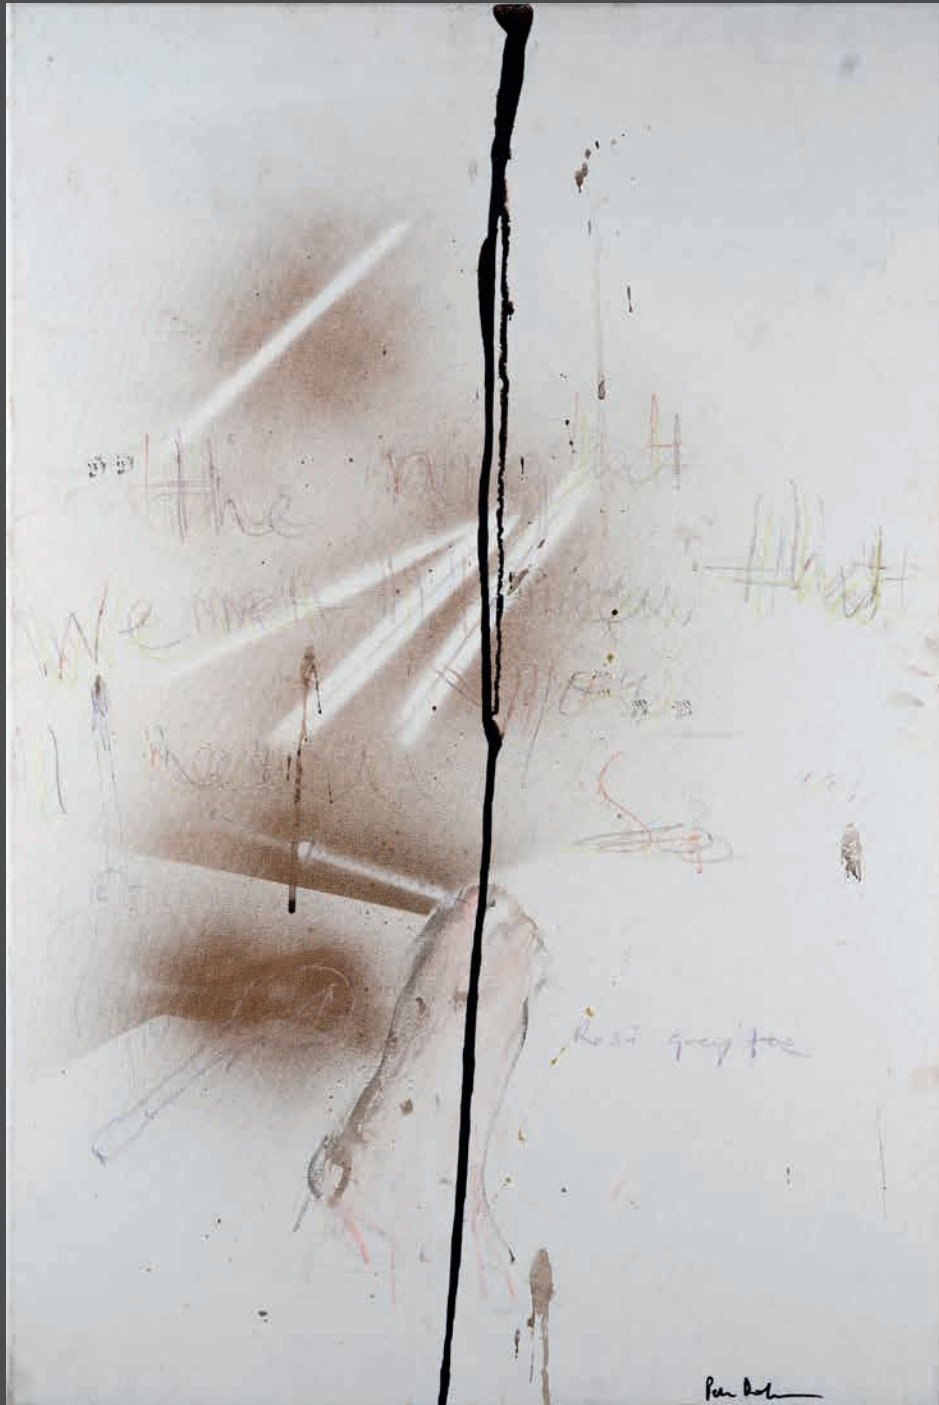

phone: +49 (0)30 470 561 74
cell: +49 (0)163 17 447 38
email: info@janinebeangallery.com
www.janinebeangallery.com

PETER DOHERTY

„Grey Toe“

spray paint, acrylic on canvas
76 x 50 cm
2018