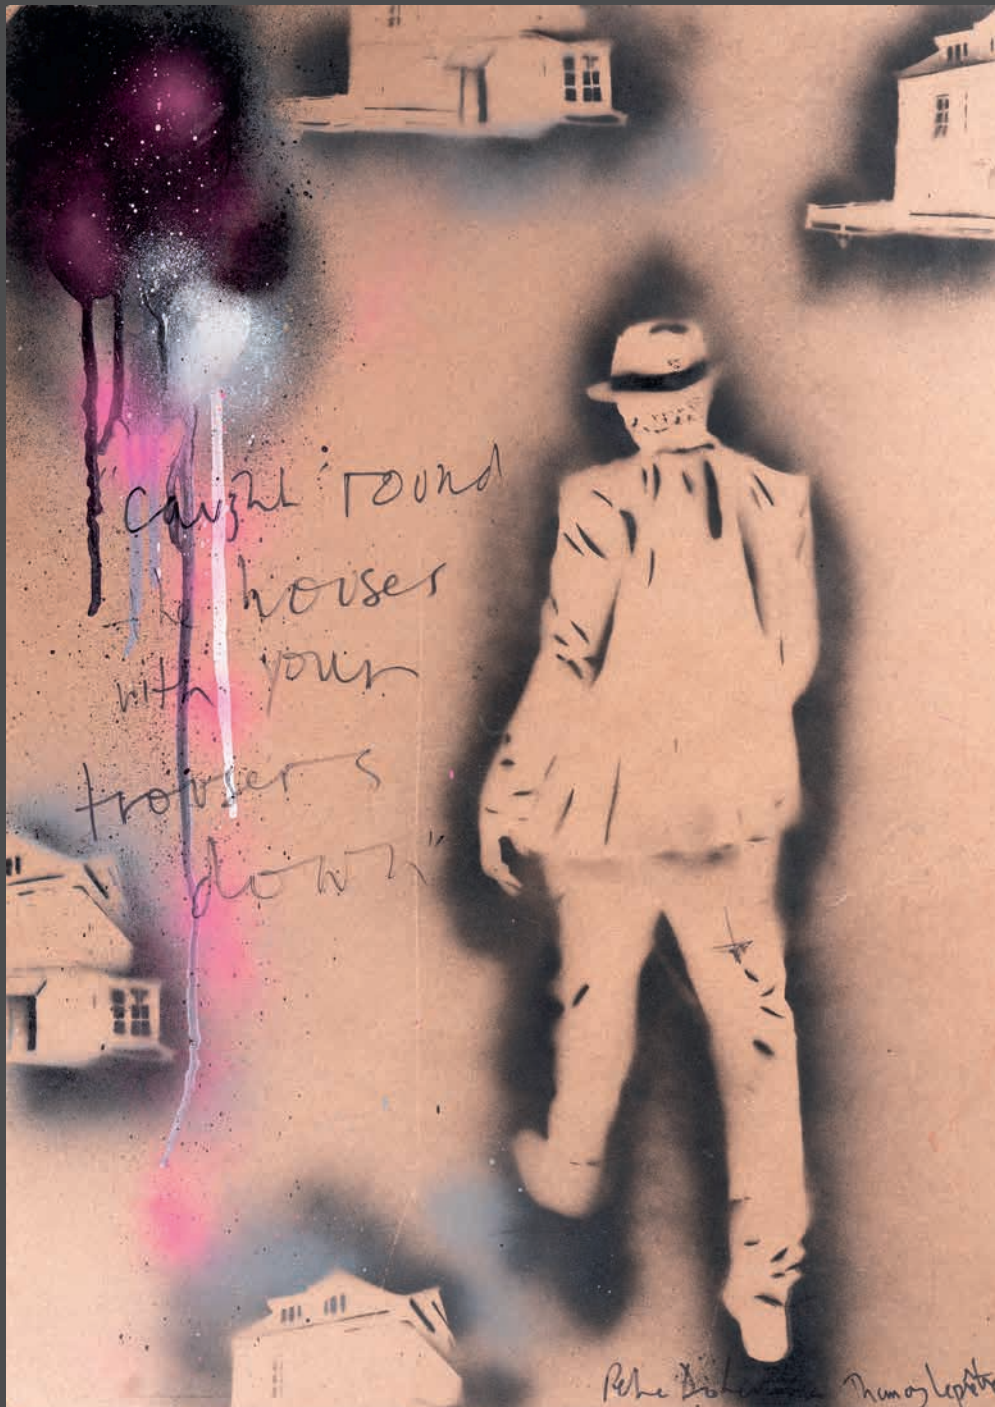

PETER DOHERTY

„Caught Round The Houses with Your Trousers Down“
(„Felt Better Alive“ series, in collaboration with Thomas Leprêtre)

spray paint, marker on MDF

70 x 50 cm

2023 / 2024