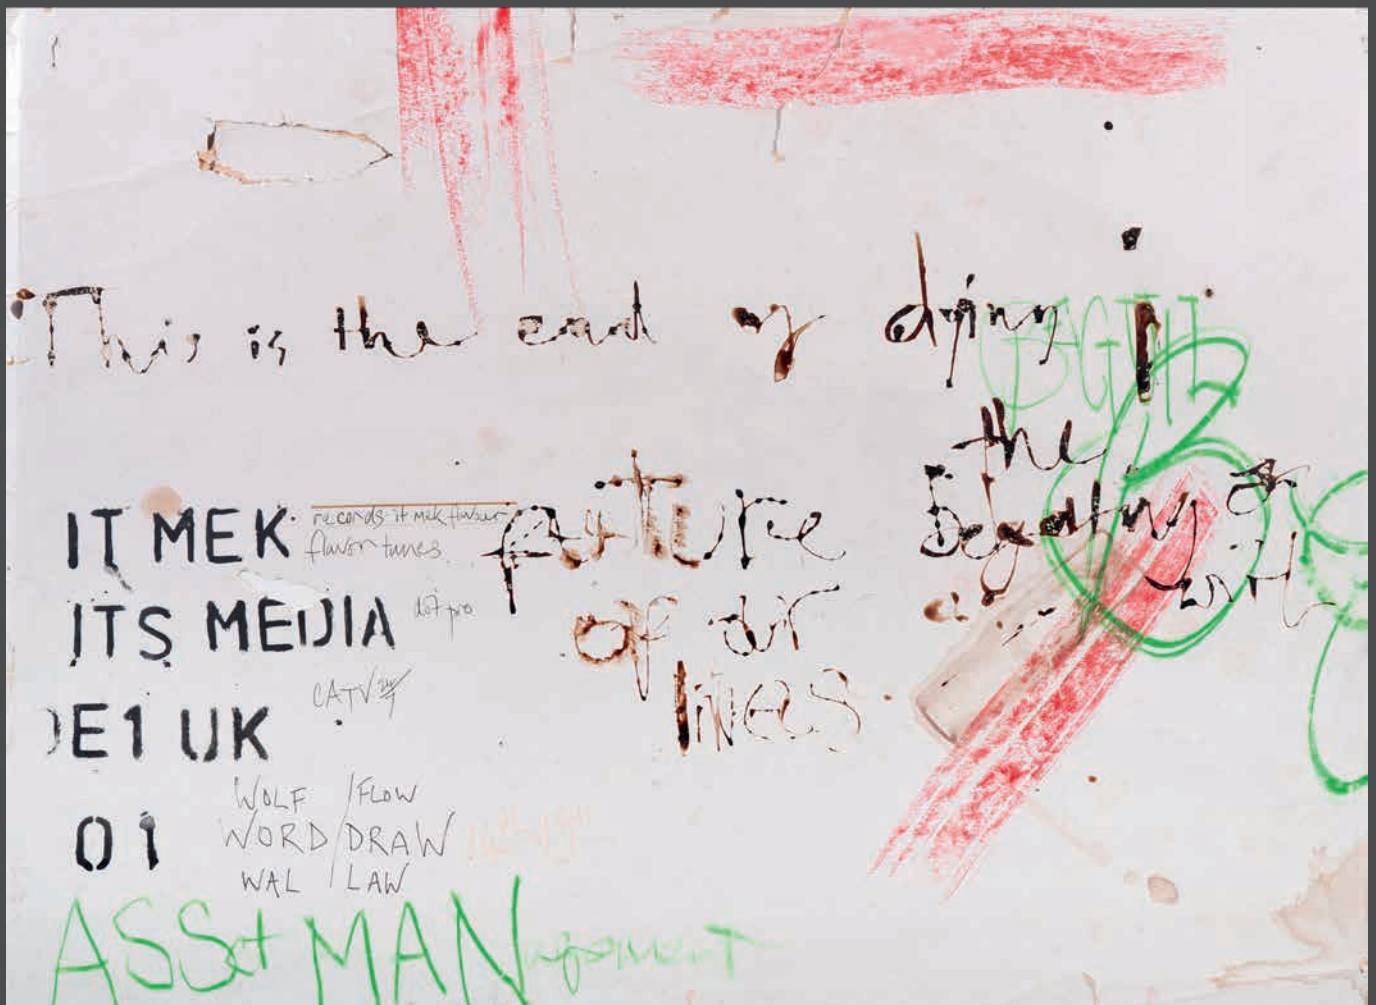

phone: +49 (0)30 470 561 74
cell: +49 (0)163 17 447 38
email: info@janinebeangallery.com
www.janinebeangallery.com

PETER DOHERTY